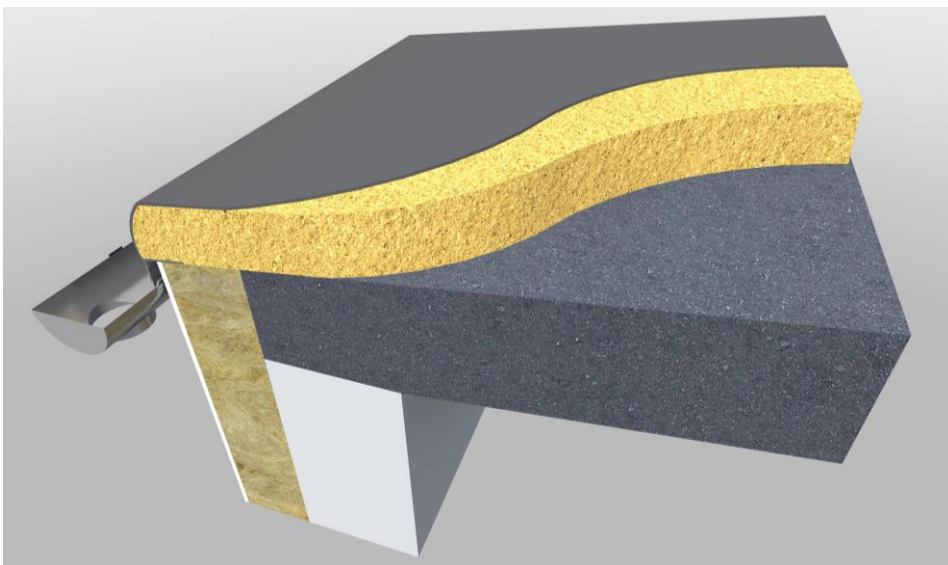

## Spray polyurethane foam Purios

Example of spray closed cell polyurethane foam applied on roof.

Description from top:

- Top coat – ponding water resistant and UV protection
- Thermal insulation - spray polyurethane foam Purios
- Slope layer
- Structural slab
- Plaster