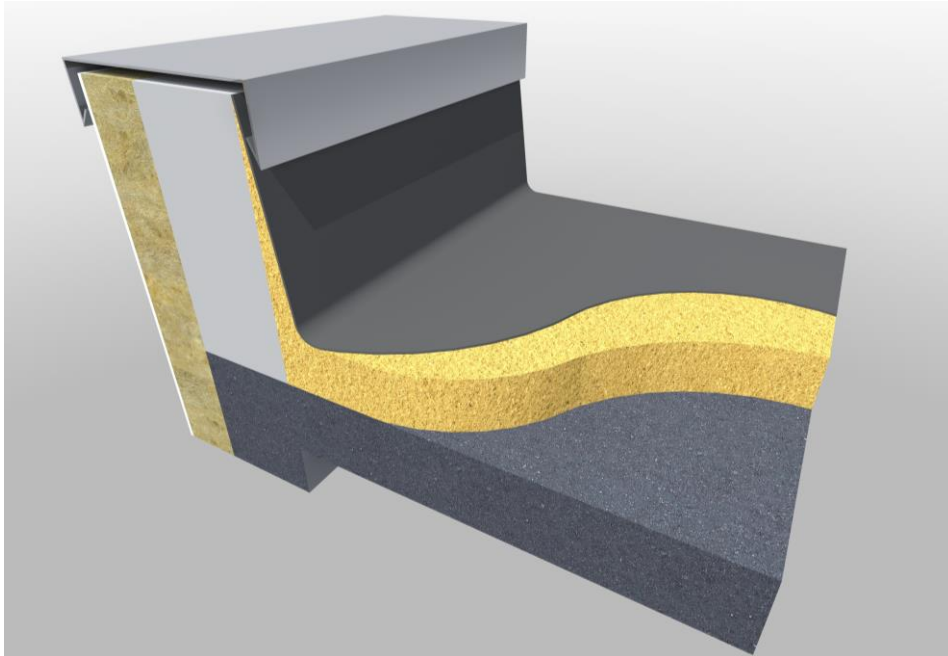

## Spray polyurethane foam Purios

Example of spray closed cell polyurethane foam applied on roof.

Description from top:

- Top coat – ponding water resistant and UV protection
- Thermal insulation - spray polyurethane foam Purios
- Slope layer
- Structural slab
- Plaster