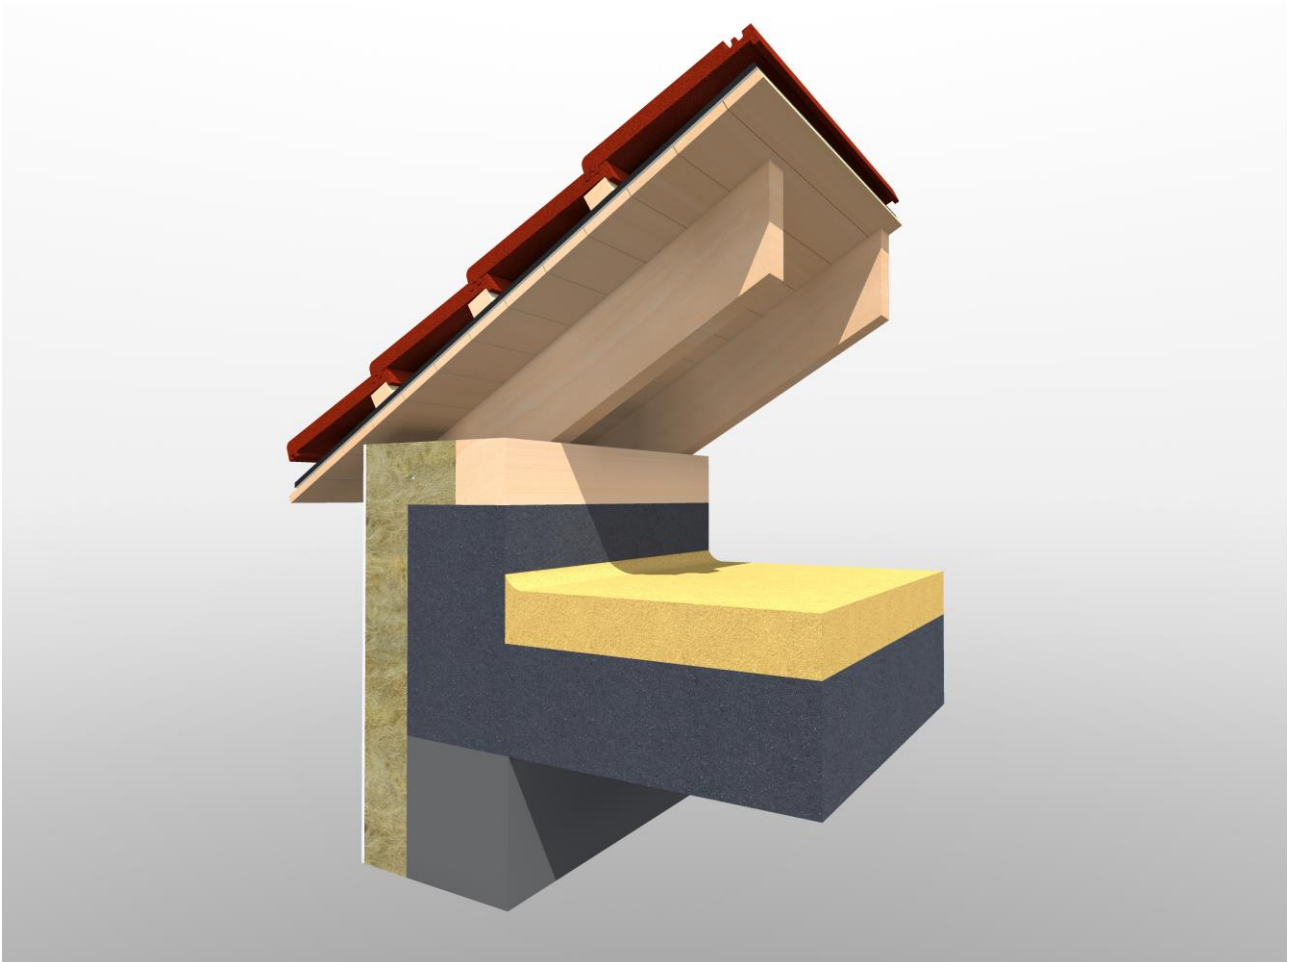

Spray polyurethane foam Purios

Example of spray closed-cell polyurethane foam insulation on flat ceilings with vented attics above

Description from top:

- Roof material and underlayment
- Self-adhering roofing membrane
- Roof decking (optional)
- Roof rafters
- Air gap
- Thermal slab insulation - spray polyurethane foam Purios (in possibility of direct sunlight use top coat UV protection)
- Structural slab
- Plaster